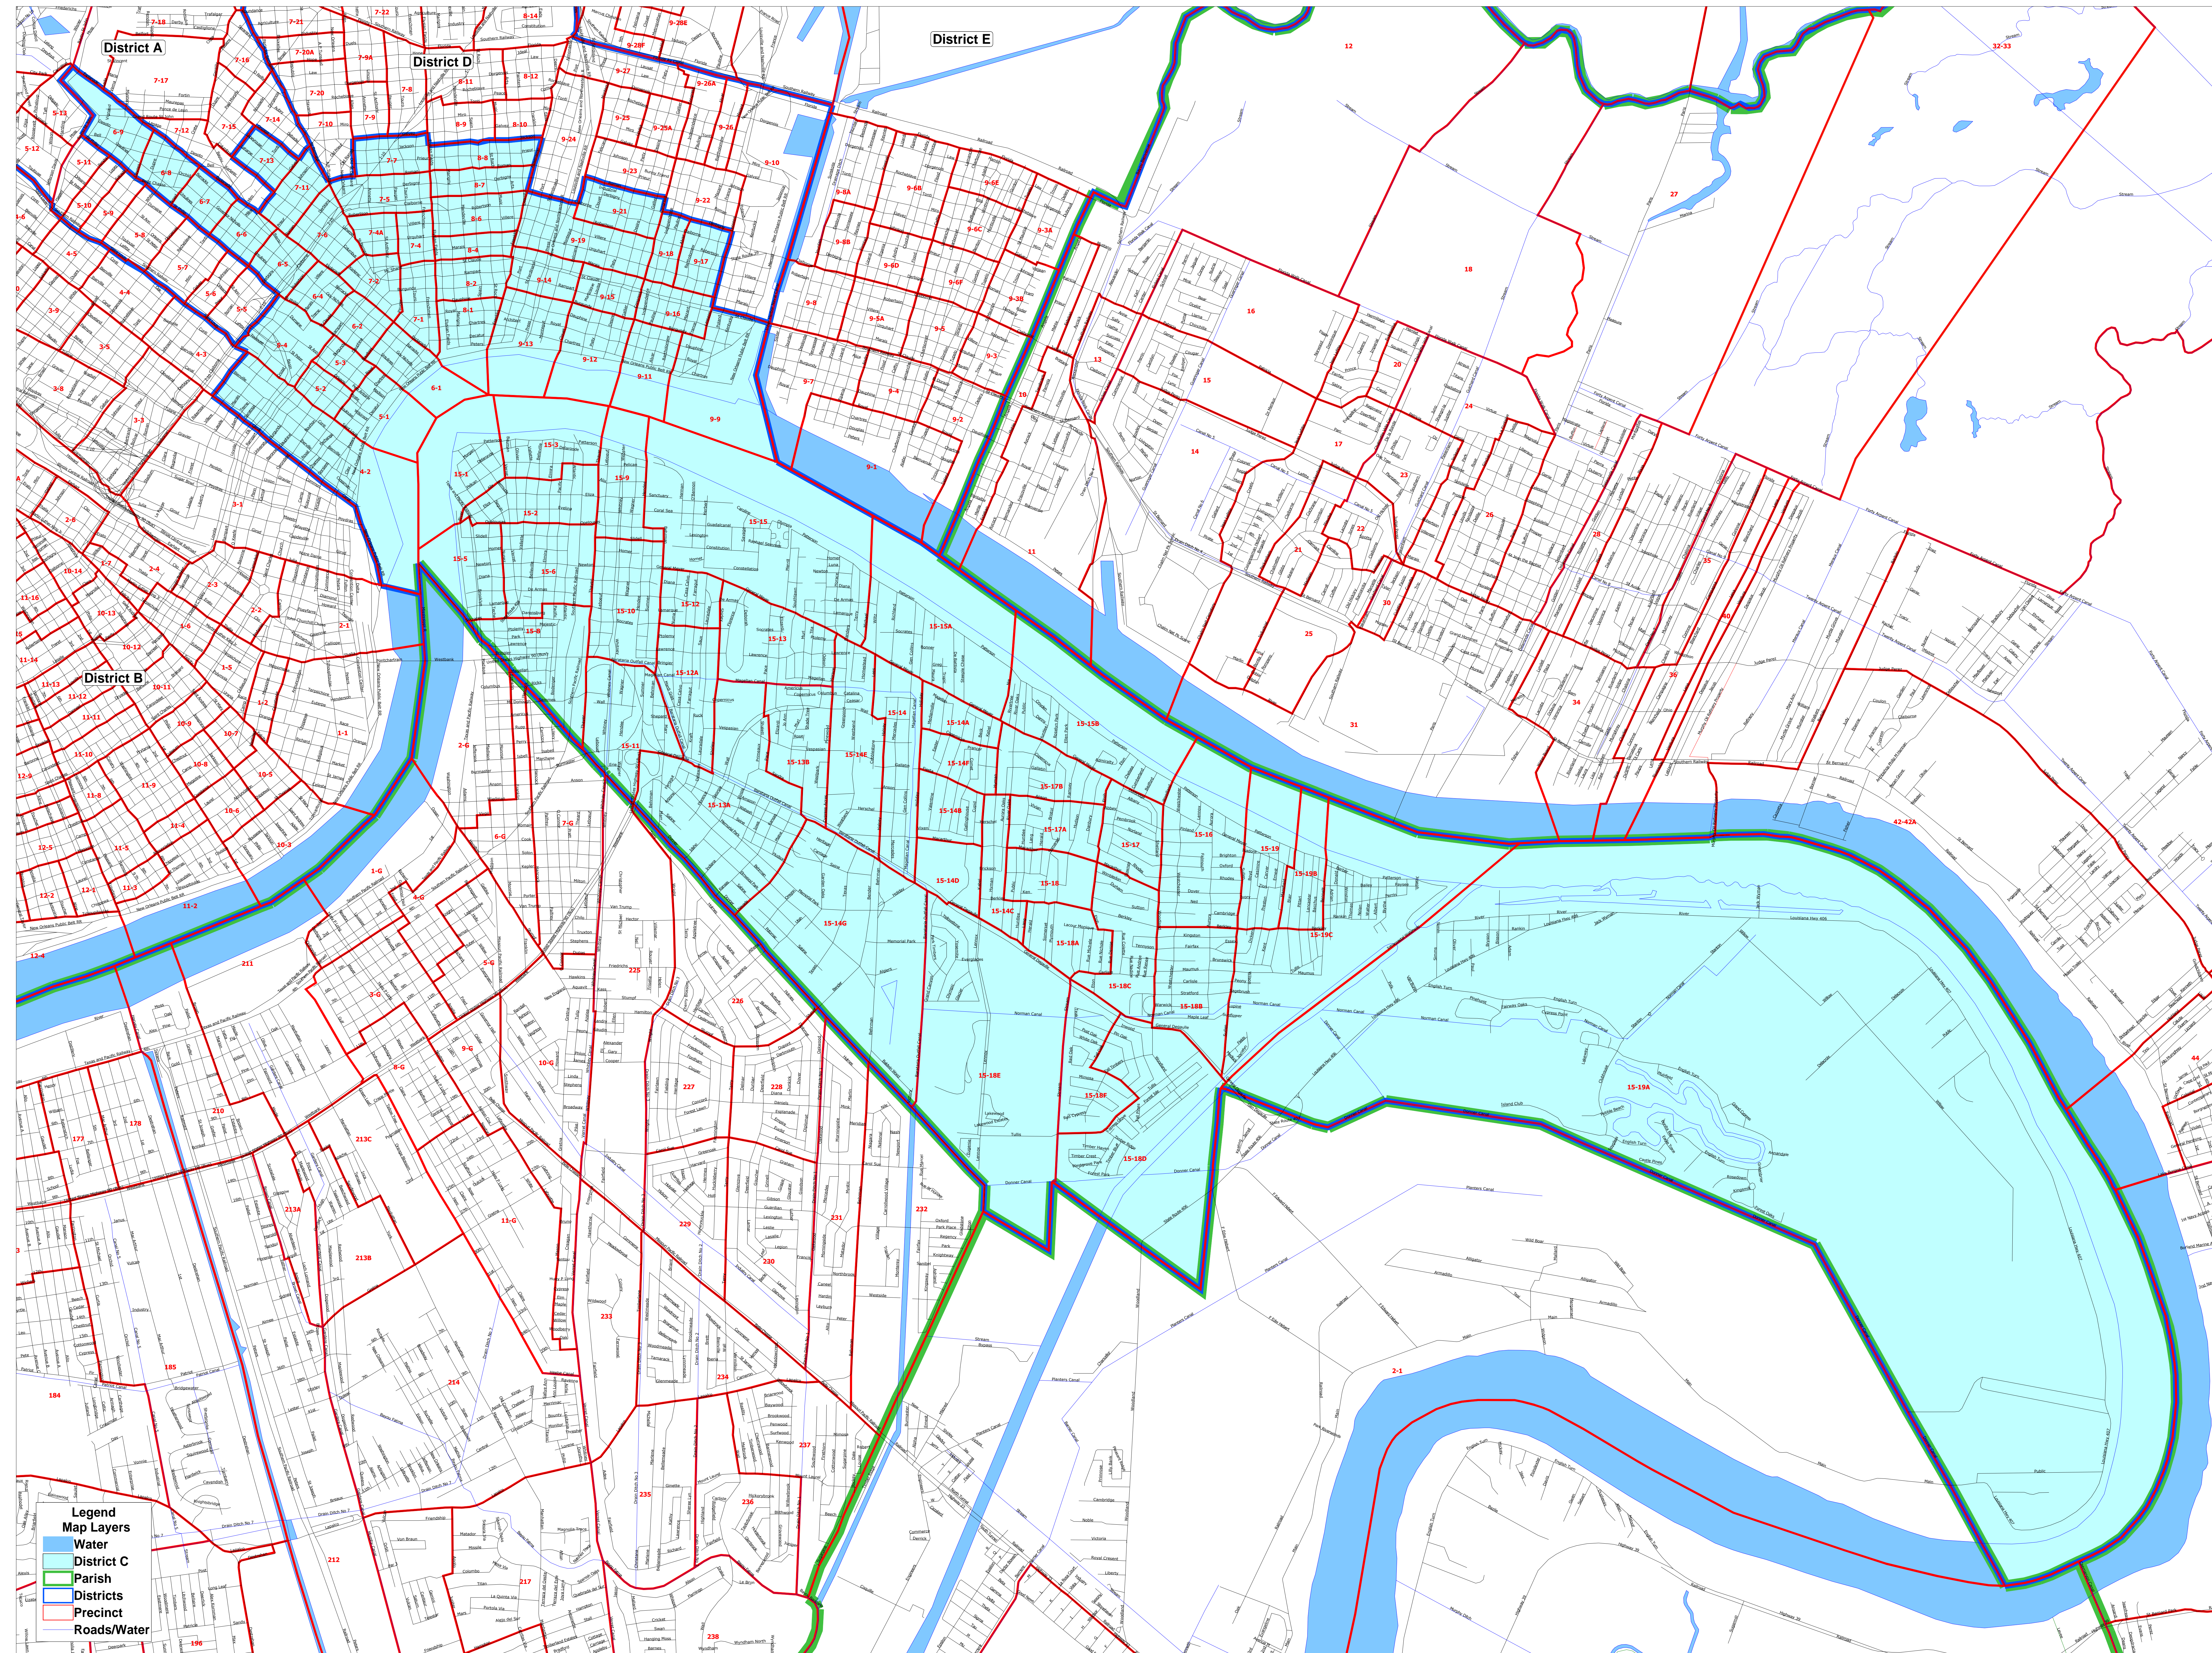

New Orleans City Council District C

James Carter

District A

District D

District E

District B

Legend
Map Layers
Water
District C
Parish
Districts
Precinct
Roads/Water